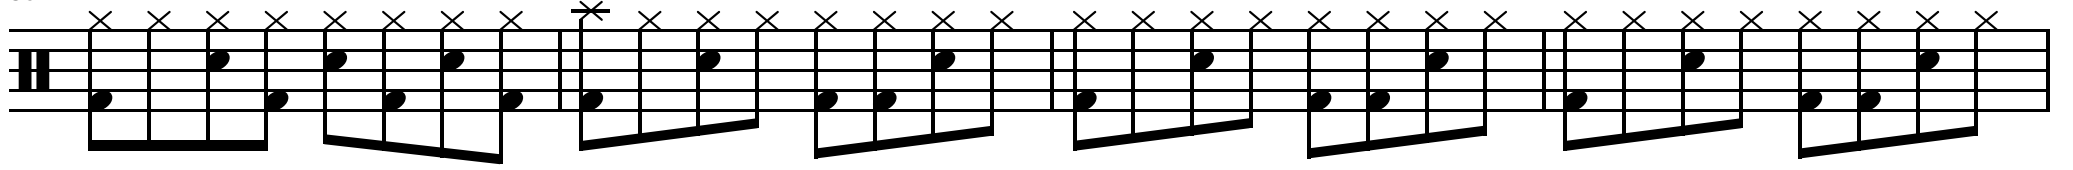

51

55

59

62

64

67

71

76

81

85

89